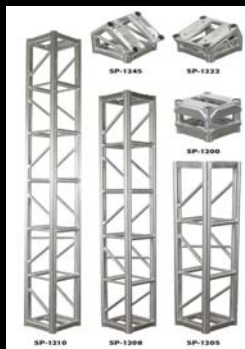

PROFESSIONAL LIGHTING & STAGE EQUIPMENT RENTALS
Concerts - Corporate shows - Special Events

12" MK-II Truss

20.5x20.5 Truss

Corner Block

Circular Truss

Stage Decks

Chain Motors

12" Truss